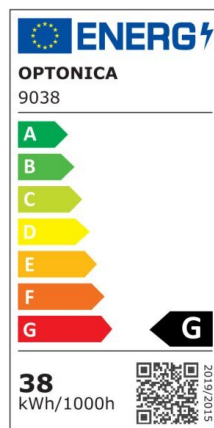

LED Suspending Light White Square

Power

38W

Light color

Warm
White
(WW)

CE

RoHS

Technical specifications

Catalog number	9038
Beam angle	120°
Brand	Optonica
Product Code	PD38-A2
Body Color	Sandy White

Color Code	830
Color Designation	Warm White (WW)
Correlated Color Temperature	3000K
Dimmable	No
EAN Code	3800156690387
Energy Consumption	38 kWh/1000h
Energy Efficiency Label	G
Flux	2660 lm
FLUX per watt	70lm/W
Input voltage	AC175-240V
Instant On	0.1s
IP	20
Items per box	1
Items per pack	1
Life span	25 000 Hours
Lumen maintenance at end of service life	70%
Material	Plastic+Aluminium
Mercury Free	Yes
Mount Type	Suspending
On/Off Cycles	25 000x
Operating Frequency	50-60Hz
Power	38W
Power Factor	0.95
Ra ≥	80
Size of product	450x450x1200 mm
Temperature	-30°C / +50°C
Warranty	3 Years
Weight of Product	3.151 kg