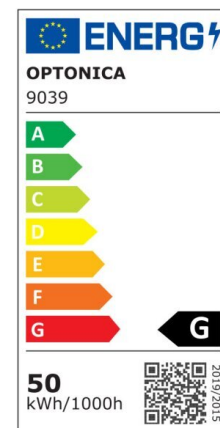

LED Suspending Light White Square

Power

38W

Light color

Warm
White
(WW)

CE

RoHS

Technical specifications

Catalog number	9038
Beam angle	120°
Brand	Optonica
Product Code	PD38-A2
Body Color	Sandy White

Color Code	830
Color Designation	Warm White (WW)
Correlated Color Temperature	3000K
Dimmable	No
EAN Code	3800156690387
Energy Consumption	38 kWh/1000h
Energy Efficiency Label	G
Flux	2660 lm
FLUX per watt	70lm/W
Input voltage	AC175-240V
Instant On	0.1s
IP	20
Items per box	1
Items per pack	1
Life span	25 000 Hours
Lumen maintenance at end of service life	70%
Material	Plastic+Aluminium
Mercury Free	Yes
Mount Type	Suspending
On/Off Cycles	25 000x
Operating Frequency	50-60Hz
Power	38W
Power Factor	0.95
Ra ≥	80
Size of product	450x450x1200 mm
Temperature	-30°C / +50°C
Warranty	3 Years
Weight of Product	3.151 kg