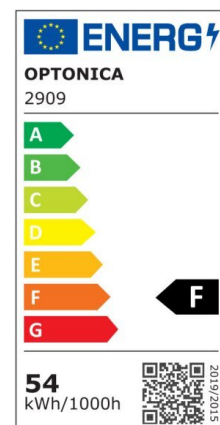

LED Ceiling Light Black Body - Round

Power

30W

Light color

Warm
White
Light
(WW)

CE

RoHS

*Can be mounted directly on the ceiling or with hanging accessories (available separately)

Technical specifications

Catalog number	2906
Beam angle	120°
Brand	Optonica
Product Code	PD30-A2
Body Color	Black
Color Code	830
Color Designation	Warm White Light (WW)
Correlated Color Temperature	3000K
Dimmable	No
EAN Code	3800156629066
Energy Consumption	30 kWh/1000h
Energy Efficiency Label	F
Flux	2250 lm
FLUX per watt	75 lm/W
Input voltage	AC: 175-260V
Instant On	0.1 s
IP	20
Items per box	10
Items per pack	1
LED Type	5630 SMD
Life span	25000h

Lumen maintenance at end of service life	70%
Material	PC
On/Off Cycles	25 000x
Operating Frequency	50-60Hz
Power	30W
Power Factor	0.9
Ra ≥	80
Size of Box	620x460x465 mm
Size of package	450x60x450 mm
Size of product	φ400x80 mm
Temperature	-20C/ +40°C
Warranty	2 Years
Wattage Equivalent	140W
Weight of Product	1.540 kg