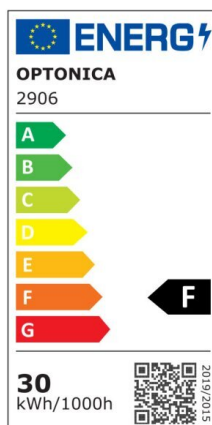

LED Ceiling Light Black Body - Round

Power

30W

Light color

Warm
White
Light
(WW)

CE

RoHS

*Can be mounted directly on the ceiling or with hanging accessories (available separately)

Technical specifications

Catalog number	2906
Beam angle	120°
Brand	Optonica
Product Code	PD30-A2
Body Color	Black
Color Code	830
Color Designation	Warm White Light (WW)
Correlated Color Temperature	3000K
Dimmable	No
EAN Code	3800156629066
Energy Consumption	30 kWh/1000h
Energy Efficiency Label	F
Flux	2250 lm
FLUX per watt	75 lm/W
Input voltage	AC: 175-260V
Instant On	0.1 s
IP	20
Items per box	10
Items per pack	1
LED Type	5630 SMD
Life span	25000h

Lumen maintenance at end of service life	70%
Material	PC
On/Off Cycles	25 000x
Operating Frequency	50-60Hz
Power	30W
Power Factor	0.9
Ra ≥	80
Size of Box	620x460x465 mm
Size of package	450x60x450 mm
Size of product	φ400x80 mm
Temperature	-20C/ +40°C
Warranty	2 Years
Wattage Equivalent	140W
Weight of Product	1.540 kg