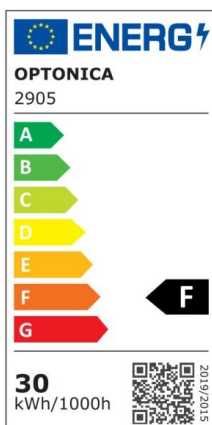

LED Ceiling Light Black Body - Round

Power

30W

Light color

Warm
White
Light
(WW)

CE

RoHS

*Can be mounted directly on the ceiling or with hanging accessories (available separately)

Technical specifications

Catalog number	2906
Beam angle	120°
Brand	Optonica
Product Code	PD30-A2
Body Color	Black
Color Code	830
Color Designation	Warm White Light (WW)
Correlated Color Temperature	3000K
Dimmable	No
EAN Code	3800156629066
Energy Consumption	30 kWh/1000h
Energy Efficiency Label	F
Flux	2250 lm
FLUX per watt	75 lm/W
Input voltage	AC: 175-260V
Instant On	0.1 s
IP	20
Items per box	10
Items per pack	1
LED Type	5630 SMD
Life span	25000h

Lumen maintenance at end of service life	70%
Material	PC
On/Off Cycles	25 000x
Operating Frequency	50-60Hz
Power	30W
Power Factor	0.9
Ra ≥	80
Size of Box	620x460x465 mm
Size of package	450x60x450 mm
Size of product	φ400x80 mm
Temperature	-20C/ +40°C
Warranty	2 Years
Wattage Equivalent	140W
Weight of Product	1.540 kg