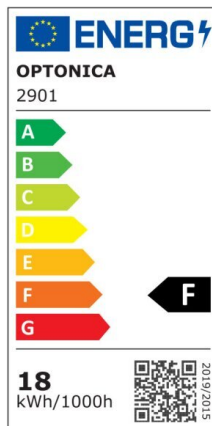

LED Ceiling Light Black Body - Round

Power

30W

Light color

Warm
White
Light
(WW)

CE

RoHS

*Can be mounted directly on the ceiling or with hanging accessories (available separately)

Technical specifications

Catalog number	2906
Beam angle	120°
Brand	Optonica
Product Code	PD30-A2
Body Color	Black
Color Code	830
Color Designation	Warm White Light (WW)
Correlated Color Temperature	3000K
Dimmable	No
EAN Code	3800156629066
Energy Consumption	30 kWh/1000h
Energy Efficiency Label	F
Flux	2250 lm
FLUX per watt	75 lm/W
Input voltage	AC: 175-260V
Instant On	0.1 s
IP	20
Items per box	10
Items per pack	1
LED Type	5630 SMD
Life span	25000h

Lumen maintenance at end of service life	70%
Material	PC
On/Off Cycles	25 000x
Operating Frequency	50-60Hz
Power	30W
Power Factor	0.9
Ra ≥	80
Size of Box	620x460x465 mm
Size of package	450x60x450 mm
Size of product	φ400x80 mm
Temperature	-20C/ +40°C
Warranty	2 Years
Wattage Equivalent	140W
Weight of Product	1.540 kg