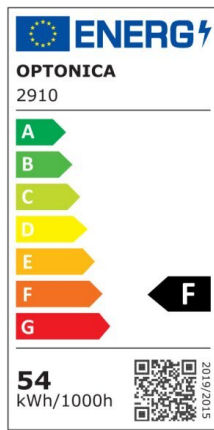

LED Ceiling Light Black Body - Round

Power

30W

Light color

Warm
White
Light
(WW)

CE

RoHS

*Can be mounted directly on the ceiling or with hanging accessories (available separately)

Technical specifications

Catalog number	2906
Beam angle	120°
Brand	Optonica
Product Code	PD30-A2
Body Color	Black
Color Code	830
Color Designation	Warm White Light (WW)
Correlated Color Temperature	3000K
Dimmable	No
EAN Code	3800156629066
Energy Consumption	30 kWh/1000h
Energy Efficiency Label	F
Flux	2250 lm
FLUX per watt	75 lm/W
Input voltage	AC: 175-260V
Instant On	0.1 s
IP	20
Items per box	10
Items per pack	1
LED Type	5630 SMD
Life span	25000h

Lumen maintenance at end of service life	70%
Material	PC
On/Off Cycles	25 000x
Operating Frequency	50-60Hz
Power	30W
Power Factor	0.9
Ra ≥	80
Size of Box	620x460x465 mm
Size of package	450x60x450 mm
Size of product	φ400x80 mm
Temperature	-20C/ +40°C
Warranty	2 Years
Wattage Equivalent	140W
Weight of Product	1.540 kg