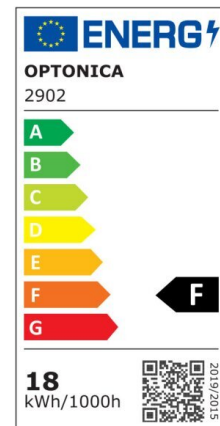

LED Ceiling Light Black Body - Round

Power

30W

Light color

Warm
White
Light
(WW)

CE

RoHS

*Can be mounted directly on the ceiling or with hanging accessories (available separately)

Technical specifications

Catalog number	2906
Beam angle	120°
Brand	Optonica
Product Code	PD30-A2
Body Color	Black
Color Code	830
Color Designation	Warm White Light (WW)
Correlated Color Temperature	3000K
Dimmable	No
EAN Code	3800156629066
Energy Consumption	30 kWh/1000h
Energy Efficiency Label	F
Flux	2250 lm
FLUX per watt	75 lm/W
Input voltage	AC: 175-260V
Instant On	0.1 s
IP	20
Items per box	10
Items per pack	1
LED Type	5630 SMD
Life span	25000h

Lumen maintenance at end of service life	70%
Material	PC
On/Off Cycles	25 000x
Operating Frequency	50-60Hz
Power	30W
Power Factor	0.9
Ra ≥	80
Size of Box	620x460x465 mm
Size of package	450x60x450 mm
Size of product	φ400x80 mm
Temperature	-20C/ +40°C
Warranty	2 Years
Wattage Equivalent	140W
Weight of Product	1.540 kg